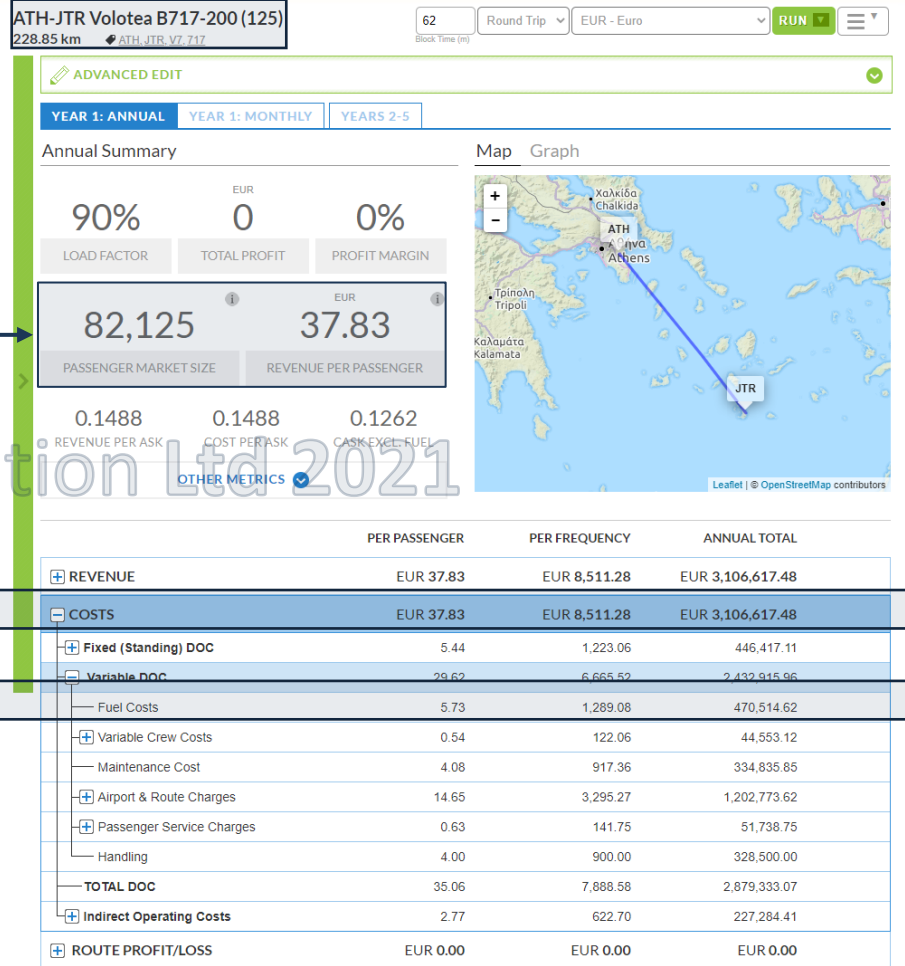

Cost/breakeven: Volotea A319/B717 (annual 1x daily)

Source – Apex, rdcapex.com (Route Performance module, full published airport charges)

**Industry leading software
designed to improve
profitability for Airports
and Airlines**