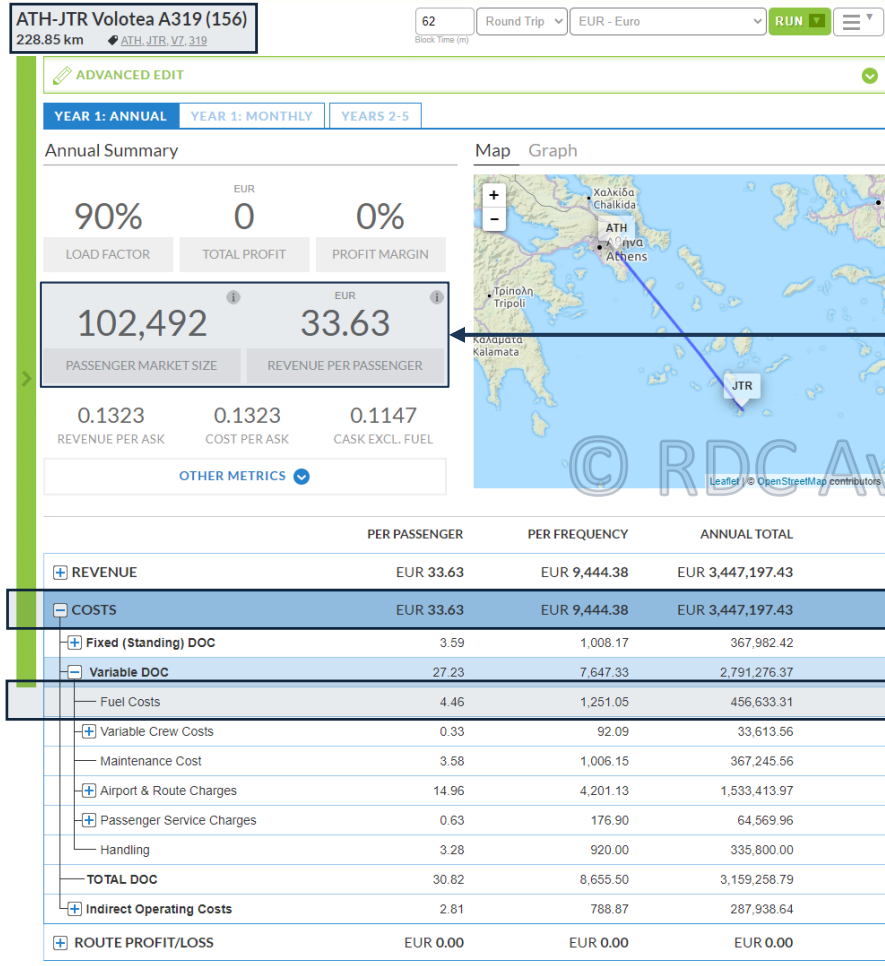

Cost/breakeven: Volotea A319/B717 (annual 1x daily)

Source – Apex, rdcapex.com (Route Performance module, full published airport charges)

**Industry leading software
designed to improve
profitability for Airports
and Airlines**